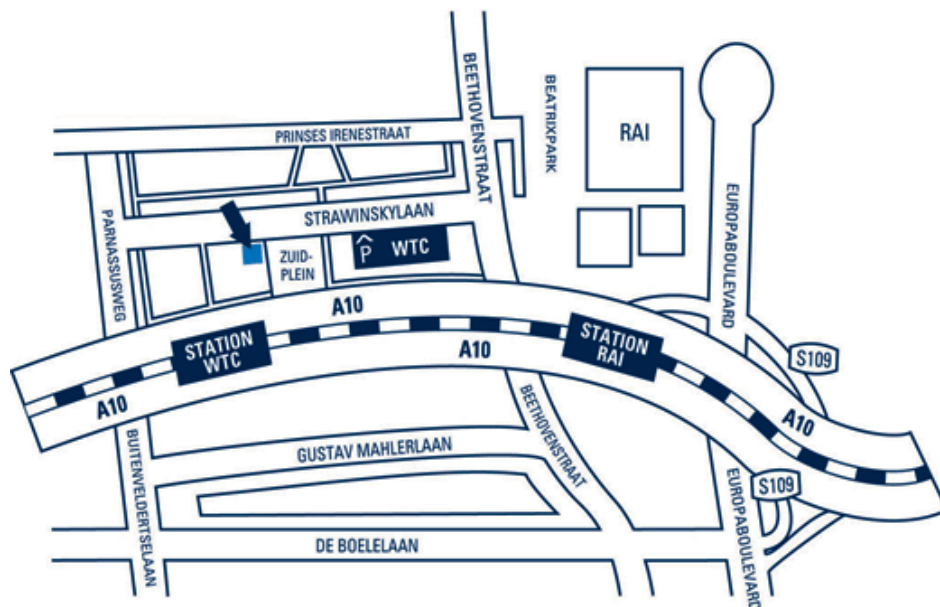

By car coming from Amersfoort/Het Gooi:

- Take the A1 in the direction of Amsterdam
- On the Amsterdam ring road (A10), follow the signs for The Hague (ring A10 Oost)
- Keep following the signs for The Hague (A10 Zuid)
- Take exit S109 (RAI)
- Turn left at the traffic lights at the end of the exit
- Turn right at the next set of traffic lights onto de Boelelaan*

By car coming from Utrecht:

- Take the A2 in the direction of Amsterdam
- On the Amsterdam ring road (A10), follow the signs for RAI
- Take exit S109 (RAI)
- Turn left at the traffic lights at the end of the exit
- Turn right at the next set of traffic lights onto de Boelelaan*

By car coming from Den Haag/Schiphol:

- Take the A4 in the direction of Amsterdam
- On the Amsterdam ring road (A10), follow the signs for Utrecht/Amersfoort (A10 Zuid)
- Take exit S109 (RAI) (sign reads S109/S110)
- Follow the sign for WTC at the traffic lights at the end of the exit
- Turn left at the next set of traffic lights onto de Boelelaan*

* Turn right at the traffic lights

After passing under the fly-over, turn left at the second set of traffic lights (P WTC) onto Strawinskyiaan.

Note: after leaving the exit, you can also follow the signs to WTC.

Parking:

The WTC public car park is open 24 hours a day, 7 days a week.

Public transport:

Amsterdam Zuid/WTC train station is accessible by tram (line 5) and metro (lines 50 and 51). Bencis Capital Partners will be on your left as you leave the station.

Bencis Capital Partners

World Trade Center Amsterdam, Zuidplein 76, (Tower H, 9th floor), 1077 XV Amsterdam

Telephone: +31 20 5400940